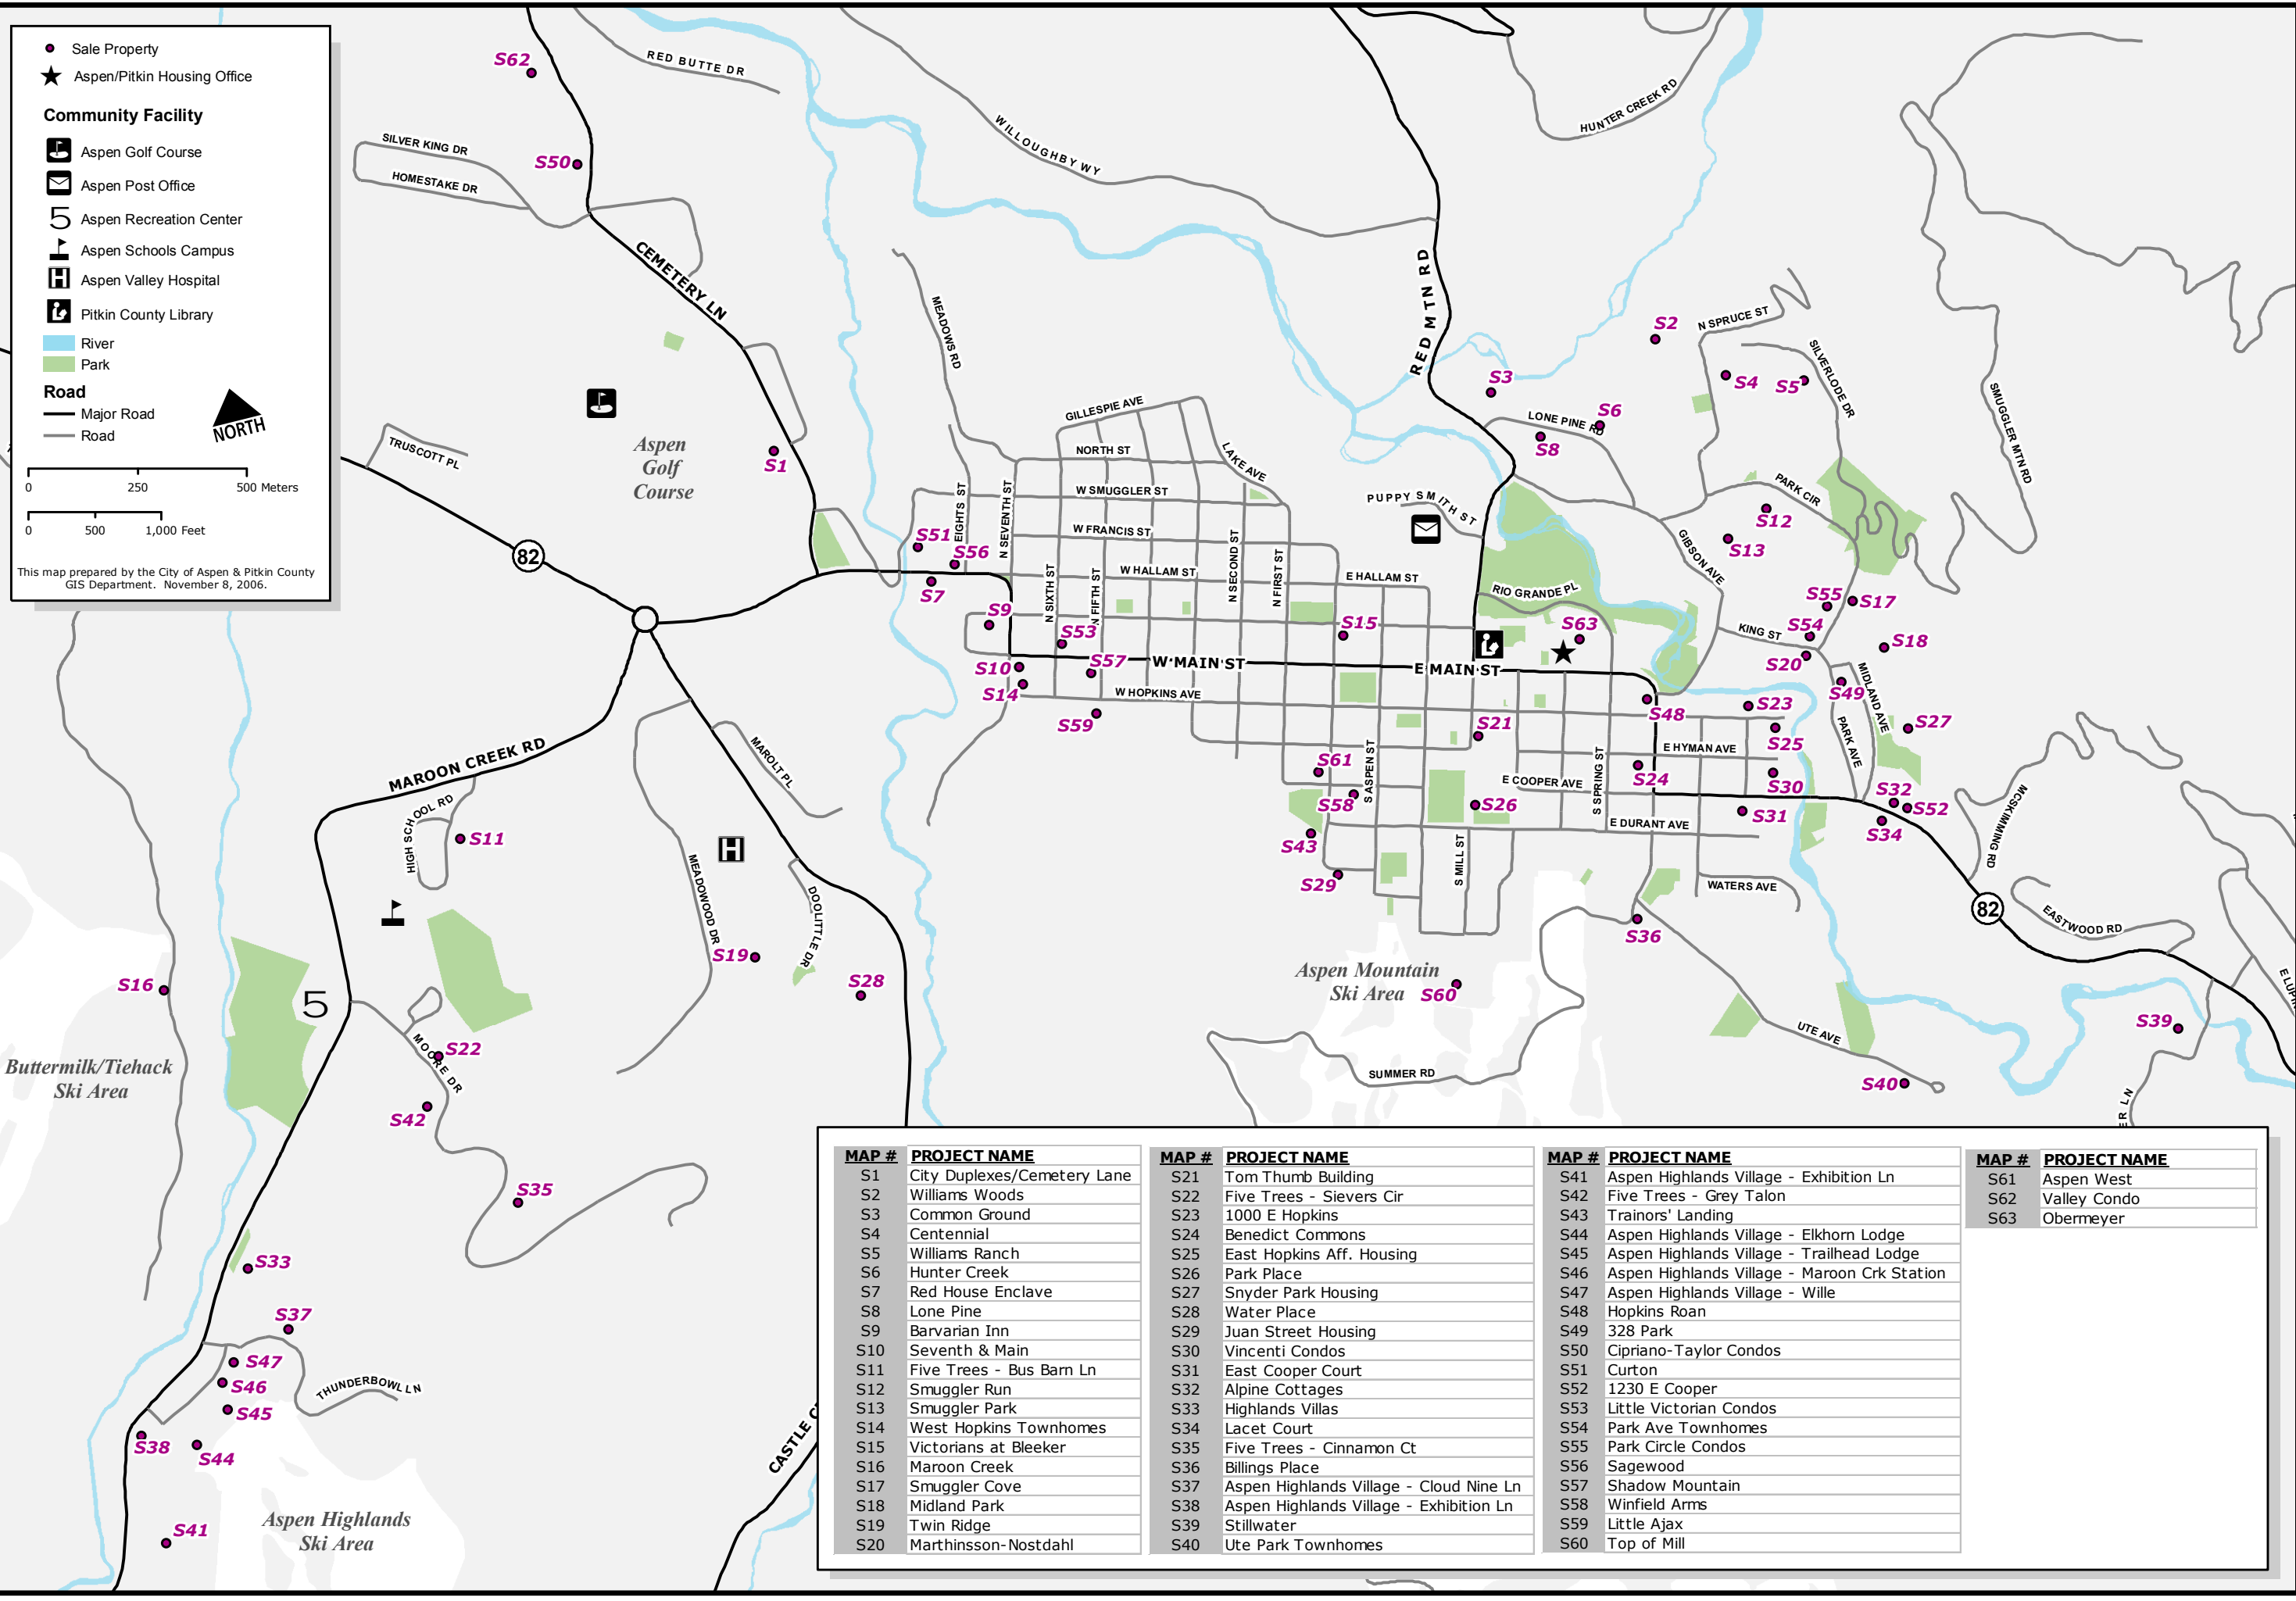

**Road**

- Major Road
- Road

0 250 500 Meters  
 0 500 1,000 Feet

This map prepared by the City of Aspen & Pitkin County GIS Department. November 8, 2006.

MAP #	PROJECT NAME	MAP #	PROJECT NAME	MAP #	PROJECT NAME	MAP #	PROJECT NAME
S1	City Duplexes/Cemetery Lane	S21	Tom Thumb Building	S41	Aspen Highlands Village - Exhibition Ln	S61	Aspen West
S2	Williams Woods	S22	Five Trees - Sievers Cir	S42	Five Trees - Grey Talon	S62	Valley Condo
S3	Common Ground	S23	1000 E Hopkins	S43	Trainers' Landing	S63	Obermeyer
S4	Centennial	S24	Benedict Commons	S44	Aspen Highlands Village - Elkhorn Lodge		
S5	Williams Ranch	S25	East Hopkins Aff. Housing	S45	Aspen Highlands Village - Trailhead Lodge		
S6	Hunter Creek	S26	Park Place	S46	Aspen Highlands Village - Maroon Crk Station		
S7	Red House Enclave	S27	Snyder Park Housing	S47	Aspen Highlands Village - Wille		
S8	Lone Pine	S28	Water Place	S48	Hopkins Roan		
S9	Barvarian Inn	S29	Juan Street Housing	S49	328 Park		
S10	Seventh & Main	S30	Vincenti Condos	S50	Cipriano-Taylor Condos		
S11	Five Trees - Bus Barn Ln	S31	East Cooper Court	S51	Curton		
S12	Smuggler Run	S32	Alpine Cottages	S52	1230 E Cooper		
S13	Smuggler Park	S33	Highlands Villas	S53	Little Victorian Condos		
S14	West Hopkins Townhomes	S34	Lacet Court	S54	Park Ave Townhomes		
S15	Victorians at Bleeker	S35	Five Trees - Cinnamon Ct	S55	Park Circle Condos		
S16	Maroon Creek	S36	Billings Place	S56	Sagewood		
S17	Smuggler Cove	S37	Aspen Highlands Village - Cloud Nine Ln	S57	Shadow Mountain		
S18	Midland Park	S38	Aspen Highlands Village - Exhibition Ln	S58	Winfield Arms		
S19	Twin Ridge	S39	Stillwater	S59	Little Ajax		
S20	Marthinsson-Nostdahl	S40	Ute Park Townhomes	S60	Top of Mill		